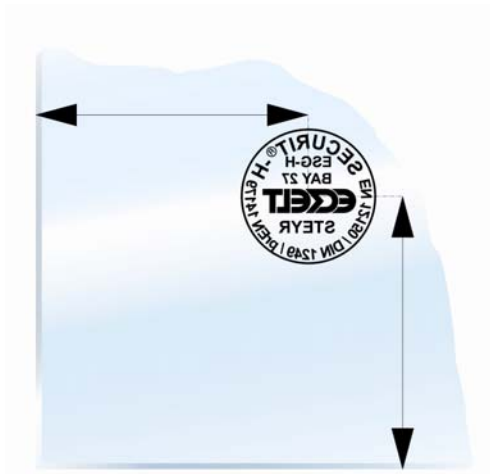

Marking SECURIT-HST

Standard marking and location

View from outside

FT-HST with „SOFT COATINGS“

FT-HST EMALIT

Standard colour white, on white enameled glass stamp colour light grey

Marking SECURIT-HST

Other FT-HST Glass

Standard stamp location

Viewed from outside approx. 45 x 45 mm from the left bottom corner to centre line.