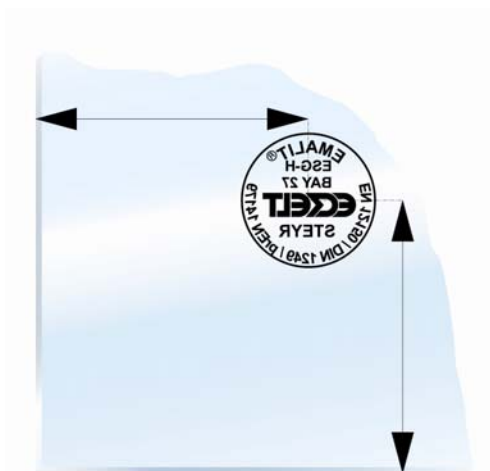

Marking SECURIT-HST

Standard marking and location

View from outside

FT-HST with „SOFT COATINGS“

FT-HST EMALIT

Standard colour white, on white enameled glass stamp colour light grey

Marking SECURIT-HST

Other FT-HST Glass

Standard stamp location

Viewed from outside approx. 45 x 45 mm from the left bottom corner to centre line.