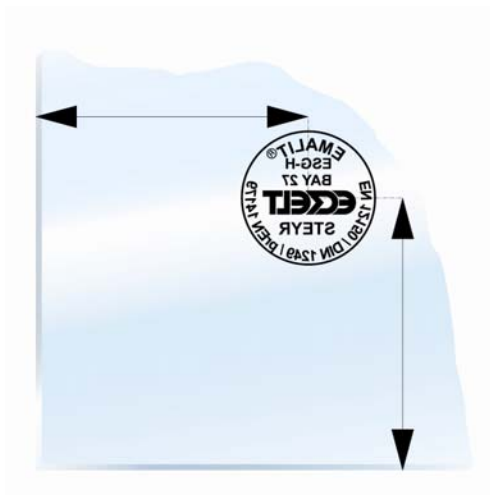

Marking EMALIT-H

## Standard marking and location

View from outside

**ESG-H EMALIT**

Standard colour white, on white enameled glass stamp colour light grey

**Standard stamp location**

Viewed from outside approx. 45 x 45 mm from the left bottom corner to centre line.