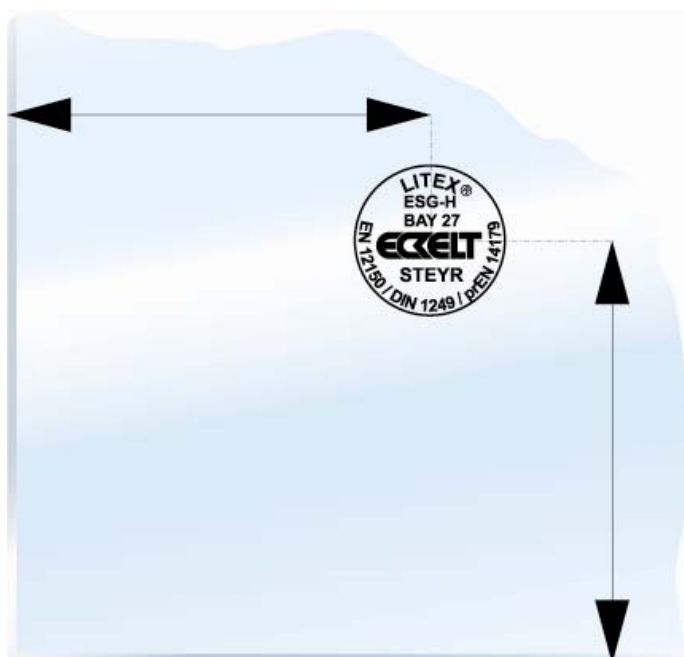

Marking SERALIT LITEX-H

Standard marking and location

View from outside

Standard colour white, on white printed glass stamp colour light grey

Standard stamp location

Viewed from outside approx. 45 x 45 mm from the left bottom corner to centre line.