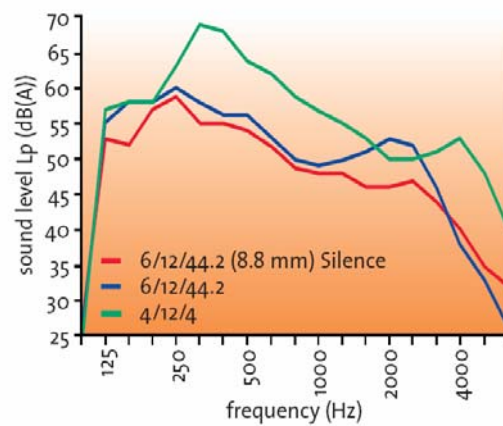

## Comparison CLIMAPLUS SILENCE to Standard products

Air traffic noise

Road noise

These two graphs show how effective CLIMAPLUS SILENCE is in comparison to standard double glazed units.