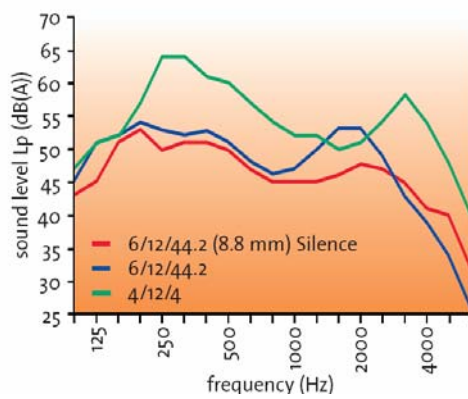

## Comparison CLIMAPLUS SILENCE to Standard products

Air traffic noise

Road noise

These two graphs show how effective CLIMAPLUS SILENCE is in comparison to standard double glazed units.