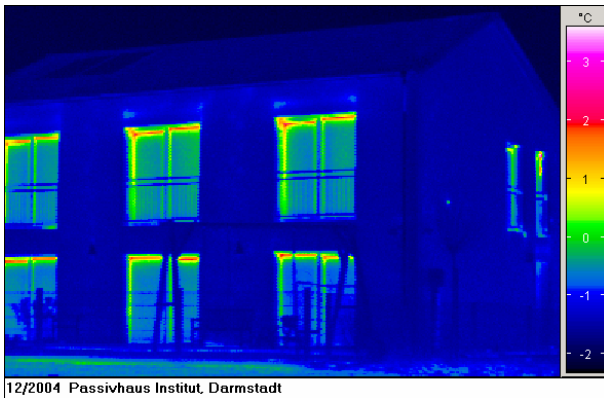

Comparison Infra-red images

Passive house

Single Family house with standard insulation values

Architect Passive house: faktor 10, Folkmer Rasch und Petra Grenz,
Darmstadt

© Passivhaus Institut, Darmstadt