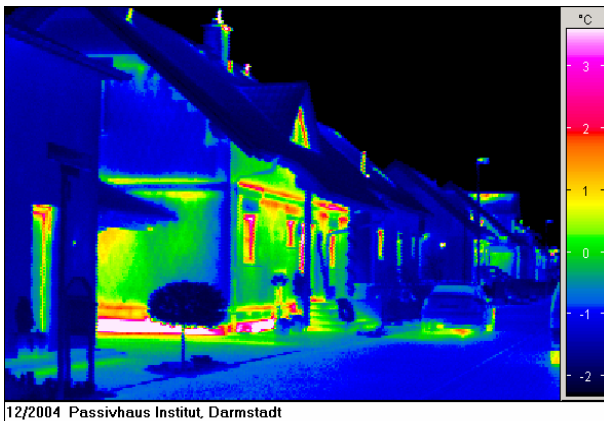

Comparison Infra-red images

Passive house

Single Family house with standard insulation values

Architect Passive house: faktor 10, Folkmer Rasch und Petra Grenz,
Darmstadt

© Passivhaus Institut, Darmstadt