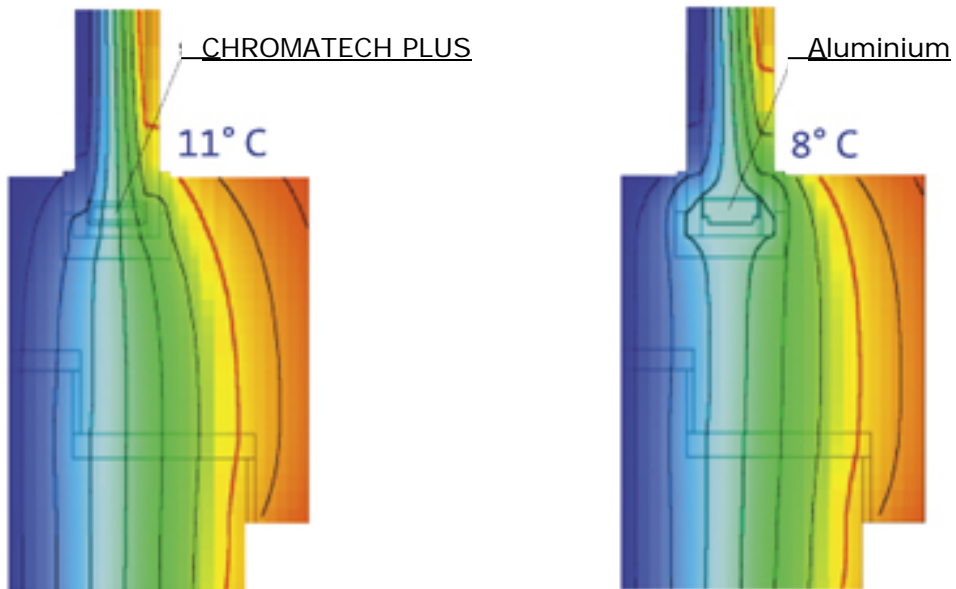

Comparison CHROMATECH PLUS to conventional Aluminium spacer

Wood window with thermally insulated glass employing thermally improved edge seal (warm-edge)

Wood window with thermally insulated glass using standard aluminium spacer